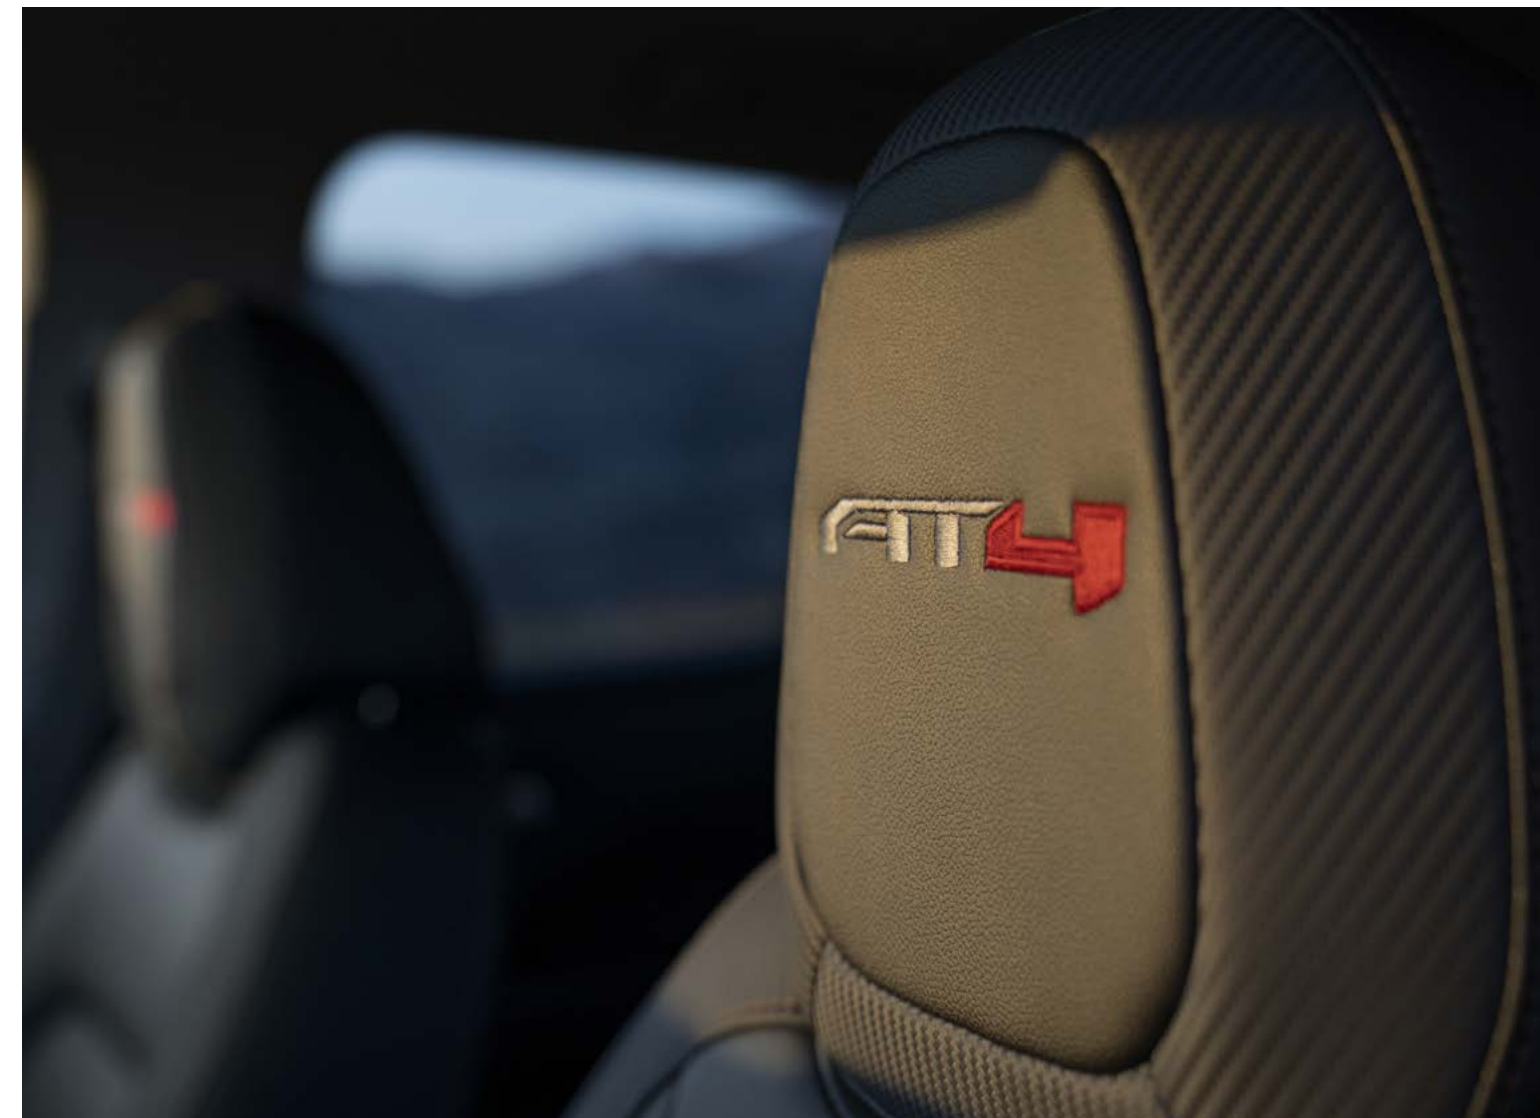

AT4

- AT4-Exclusive Leather-Appointed Front Seats With Kalahari Accents Are Available
- Dark-Finished Aluminum Trim
- Wireless Charging¹ Is Available
- Bose® Premium Seven-Speaker Audio System Is Available
- 8" Diagonal GMC Infotainment System² With Navigation³ Is Available

¹The system wirelessly charges one compatible mobile device. Some phones have built-in wireless charging technology and others require a special adapter/back cover. To check for phone or other device compatibility, see my.gmc.com/learn or consult your carrier. ²Functionality varies by model. Full functionality requires compatible Bluetooth® and smartphone, and USB connectivity for some devices. ³Map coverage available in the United States, Puerto Rico and Canada.